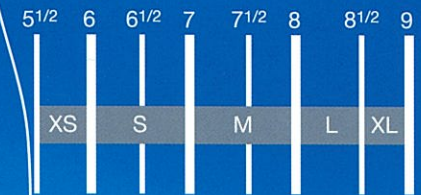

HAND SIZE GUIDE

Instructions

Place your right hand against the red line as shown. Read your hand size at the widest point from the scale shown opposite to determine your glove size.

Medical
Solutions

Ansell